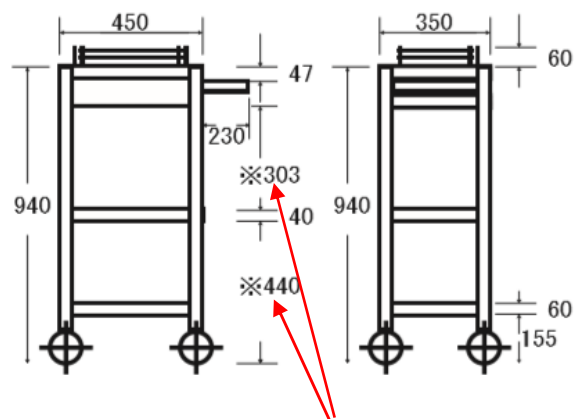

Tokuyama computer wagons/ carts cater to the indispensable parts that are up to the doctors' and nurses' works in the fields.

- 1). Sturdy joint structure. No welding. The parts are fixed and assembled by metal rivets and nylon joints.
- 2). High hygiene standard, based on stainless steel.
- 3). Smooth castor work  $\phi$  100-125mm double wheels with nylon elastomer on top.

The above points assure the long operation life, 15 years and beyond.

※Middle plates heights are adjustable.